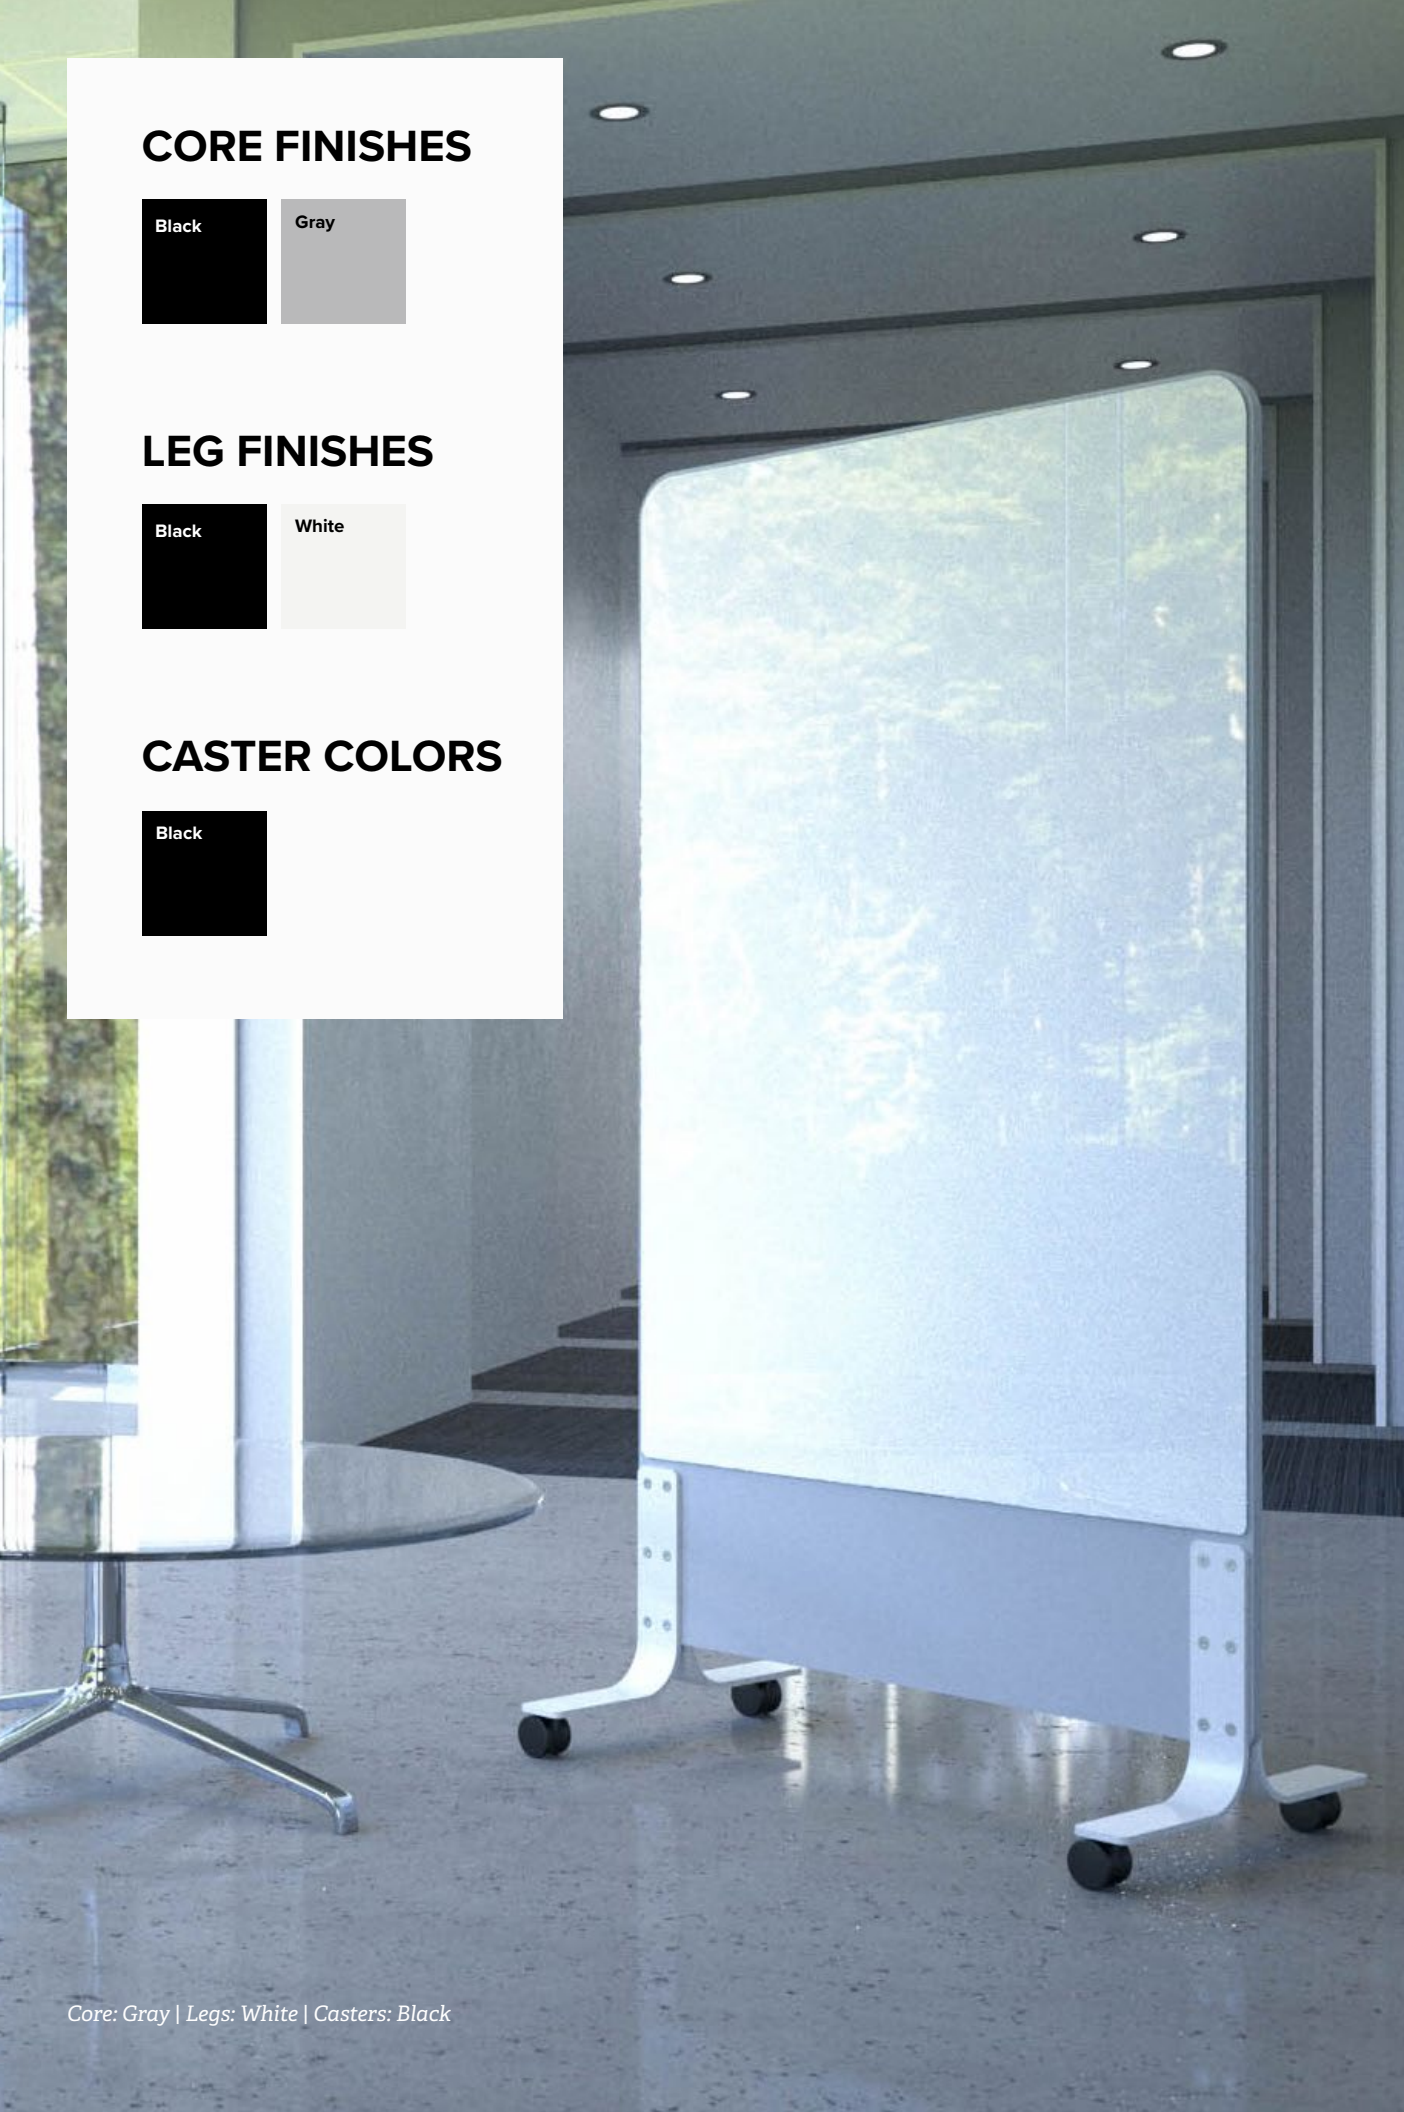

BE! MOBILE

The mobile board built for everyone

clarus⁷

Core: Black | Legs: Black | Casters: Black

OVERVIEW

be! Mobile is the mobile glassboard for everyone. It was created with you in mind. As the newest member of the Clarus™ mobile glassboard series, it offers the same beautiful design qualities and premium materials that you know and trust from Clarus with a smaller price tag.

By limiting be! Mobile's design options, we've taken the guesswork out of the mobile glassboard. We designed it to be the most accessible and affordable collaborative board yet, as it seamlessly integrates into any modern workspace. That means whoever you are, wherever you are, your collaboration can be! Mobile.

CASTER COLORS

Black

Core: Gray | Legs: White | Casters: Black

CLARUS GLASS

- 5/32" Clarus tempered safety writing glass
- Non-staining writing surface
- Compatible with any marker, even permanent
- Clarus Opti-Clear finish
- Low-iron, non-porous glass
- Elegant, large radius corners

CORE FINISHES

LEG FINISHES

CASTER COLORS

SIZE

- 40" wide x 73" tall x 21" deep

MAGNETIC

- Available in magnetic finish