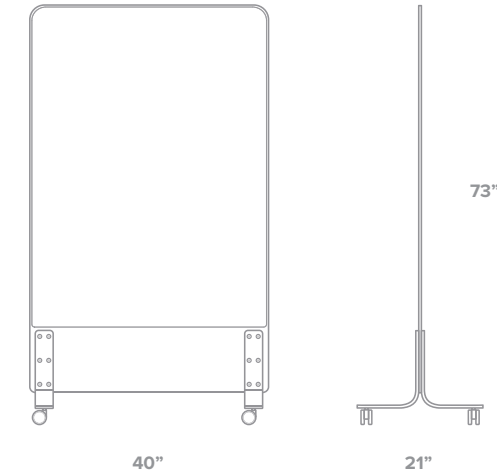

SIZING OPTIONS

be! Mobile is available in one size.

CORE FINISHES

Black

Gray

LEG FINISHES

Black

White

CASTER COLORS

Black

Core: Gray | Legs: White | Casters: Black

CLARUS GLASS

- 5/32" Clarus tempered safety writing glass
- Non-staining writing surface
- Compatible with any marker, even permanent
- Clarus Opti-Clear finish
- Low-iron, non-porous glass
- Elegant, large radius corners

CORE FINISHES

LEG FINISHES

CASTER COLORS

SIZE

- 40" wide x 73" tall x 21" deep

MAGNETIC

- Available in magnetic finish