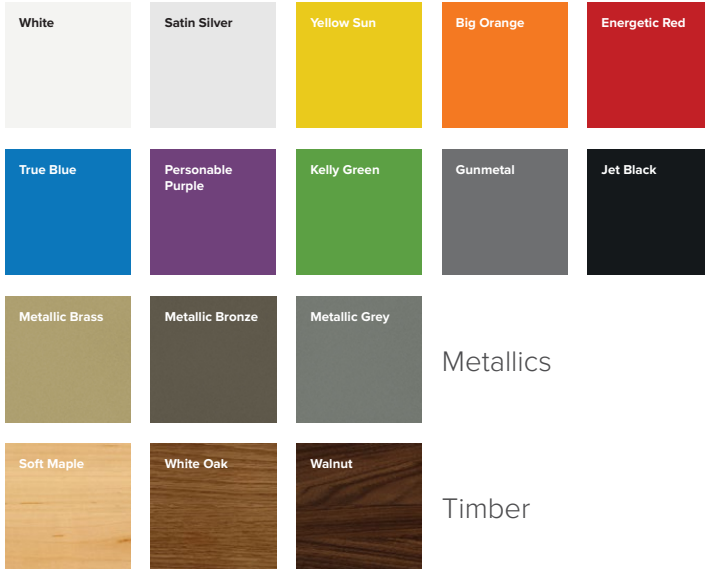

GLASSBOARDS

Float + Depth

clarus⁷

SURROUND

Want a sleek frame to wrap your glassboard?
Choose from a variety of beautiful, richly finished
colours or bring the outdoors in with Timber, our
premium wood finish collection.

COLOURS BY CLARUS

Customize your glass with any colour.
Visit clarus.com/CBC to see the entire Colours by
Clarus collection.

COLOURDROP

ColourDrop print technology - a proprietary
printing system exclusively by Clarus.

OVERVIEW

The original glassboards, Float and Depth are the modern version of the traditional whiteboard. Choose your mounting style and elevate any interior with our wall mounted glassboards.

When inspiration strikes, make sure you have the perfect canvas to capture your creativity.

COLOURS & PRINTING

COLOURS BY CLARUS

- 150+ standard colours
- Unlimited options with Clarus' colour-matching ability

COLOURDROP

- Custom logos, patterns and artwork printing
- Direct-to-glass UV printing is guaranteed to never fade or discolour