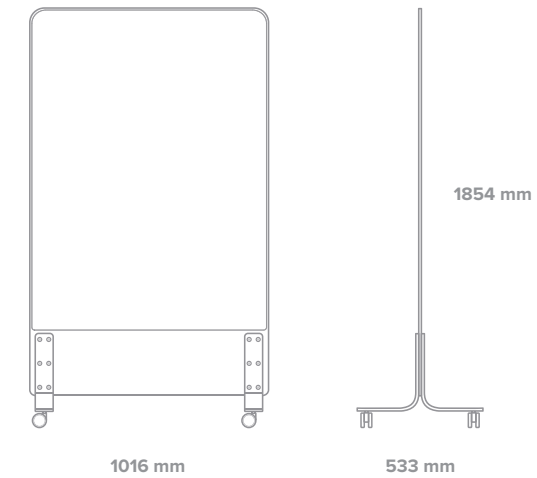

SIZING OPTIONS

be! Mobile is available in one size.

CORE FINISHES

Black

Grey

LEG FINISHES

Black

White

CORE FINISHES

LEG FINISHES

CASTER COLOURS

SIZE

- 1016 mm wide x 1854 mm tall x 533 mm deep

MAGNETIC

- Available in magnetic finish