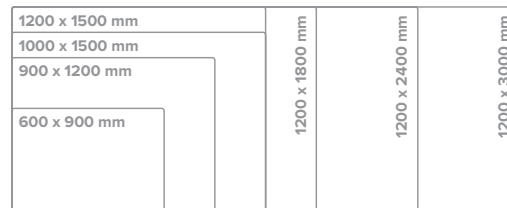

SIZE

Float

go! Mobile

FRAME COLOUR

For go! Mobile

CASTER COLOUR

For go! Mobile

PLACE YOUR ORDER