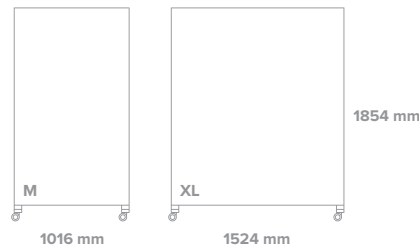

**Large quantity orders based on inventory availability*

PRODUCTS: FLOAT™ & GO! MOBILE™

GLASS COLOUR

For Float & go! Mobile
(No ColourDrop Graphics)

CBC-100
Pure White

MAGNETIC

For Float & go! Mobile

Available in magnetic or
non-magnetic finish

SIZE

Float

go! Mobile

FRAME COLOUR

For go! Mobile

CASTER COLOUR

For go! Mobile

PLACE YOUR ORDER