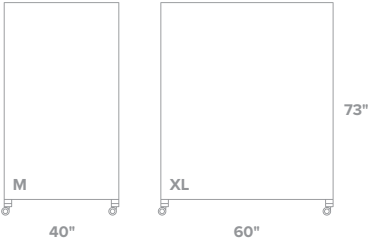

SIZE

Float

go! Mobile

FRAME COLOR

For go! Mobile

CASTER COLOR

For go! Mobile

PLACE YOUR ORDER