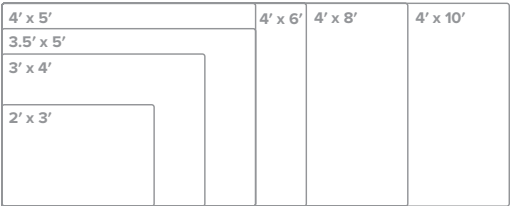

SIZE

Float

go! Mobile

FRAME COLOR

For go! Mobile

CASTER COLOR

For go! Mobile

PLACE YOUR ORDER