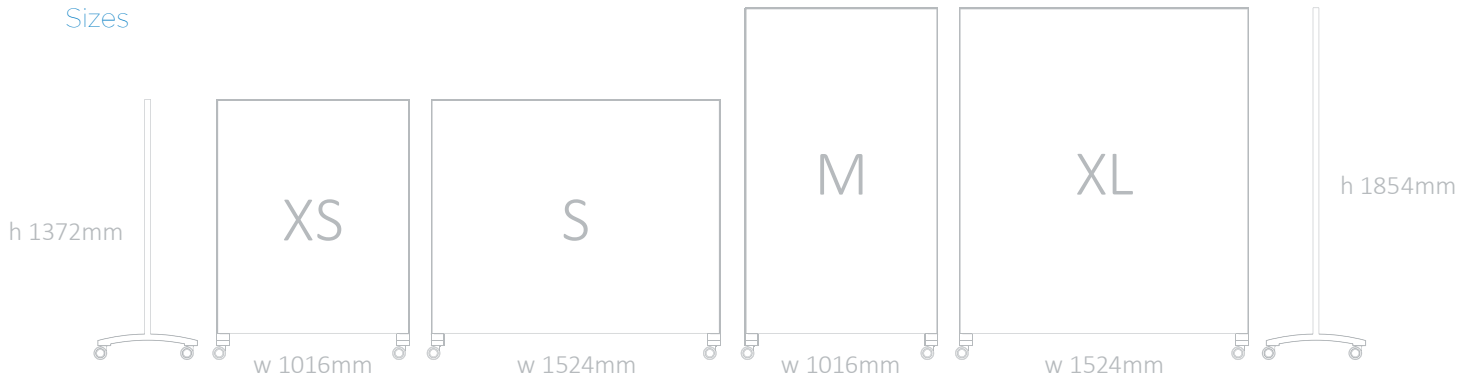

go! FAMILY SPECIFICATIONS

go! can be customized to fit your space and your needs with a variety of glass & frame finishes, caster colors and sizes.

Sizes