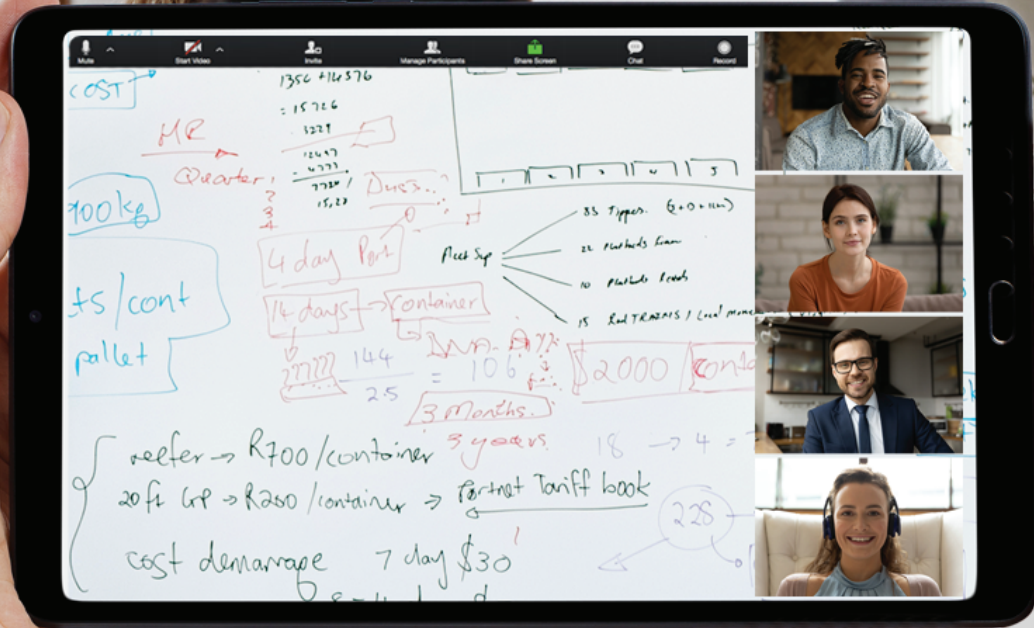

### NOW, Nothing Stands in Your Way

Collaborate in a way you never thought possible with moblView™. Integrated with Logitech®'s innovative Scribe technology, our latest cutting-edge glassboard captures thoughts and ideas without visual blockages and streams them directly to devices. And because it's compatible with the most popular teleconference software options, no matter where collaborators are - nothing stands in their way of seeing your presentation.

# mobView™

The mobile, all-in-one communication solution to share your written ideas across the digital office.

- 7 With **one-step assembly**, ready to go upon delivery
- 7 **Durable**, sturdy construction
- 7 Integrated with **Logitech®'s Scribe technology** ensures no visual blockages, even while writing
- 7 **Mobile design** for meeting space flexibility
- 7 Compatible with **Zoom, Teams, GoToMeeting** and many more
- 7 Captures only the **content on board** and streams to devices & teleconference software
- 7 Self-powered for **12 hours**, and chargeable overnight
- 7 Locked **accessory storage**